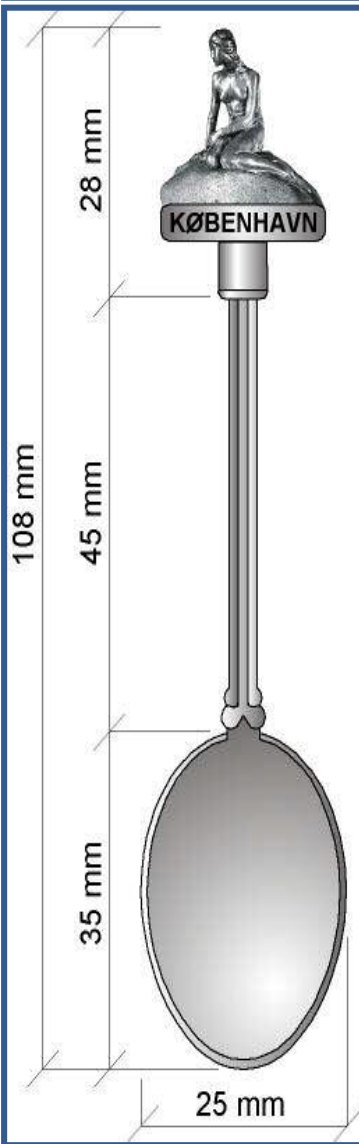

SO-16 m/Guld motiv

SO-19

Lighter

Souvenir Sortiment

SO-22

Magnet:
Size: 40 X 28 mm

Front

Back

- PMS 185C
- PMS 187C
- 100% White
- 20% Black

SO-23

Magnet:
Size: 45 X 33 mm

Front

Back

SO-24

SO-25

SO-28

Kr.11,85

Magnet
Size: 30 X 38 mm

Side 1

Side 2

Mat Bronze

SO-48

SO-46

Magnet
Size: 45 X 34 mm