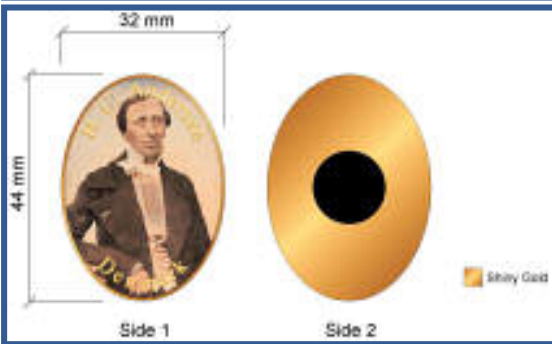

SO-63

SO-66

SO-67

SO-64

SO-65

SO-68