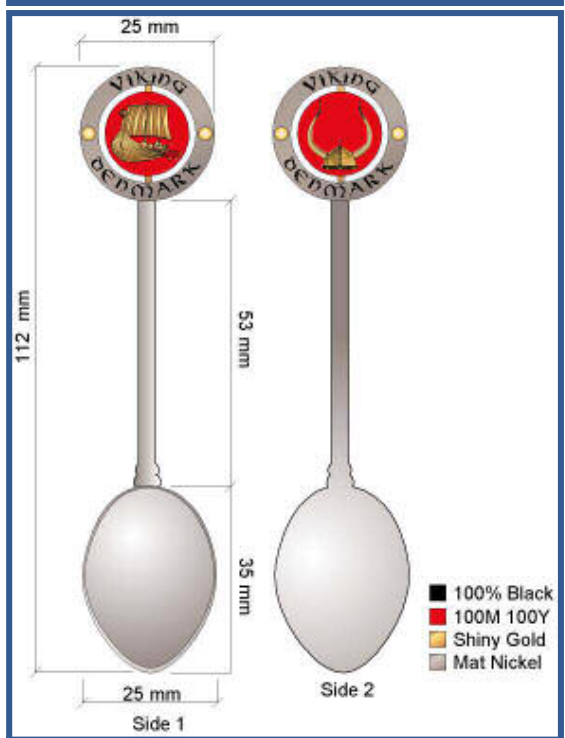

SO-50

SO-52

SO-51

SO-53