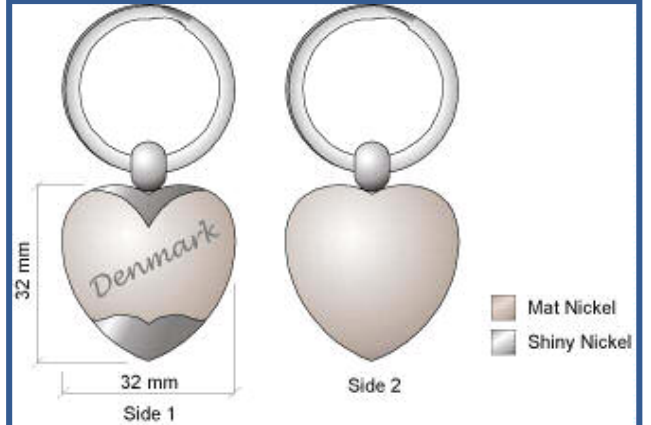

Kr.11,85

Magnet
Size: 30 X 38 mm

Side 1

Side 2

Mat Bronze

SO-48

SO-46

Magnet
Size: 45 X 34 mm