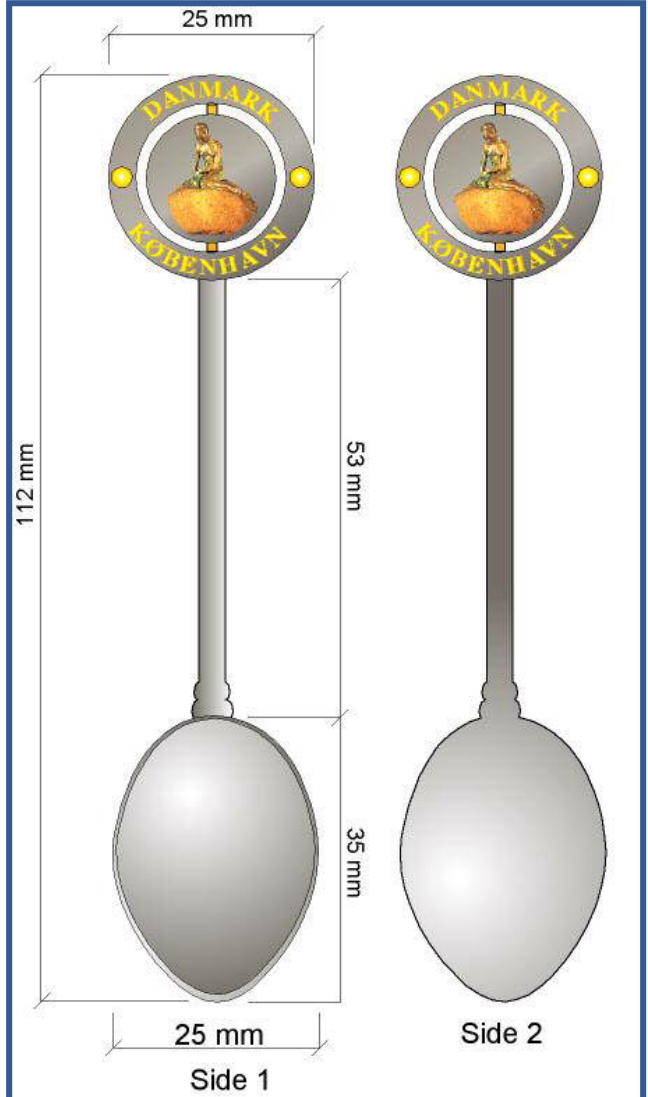

SO-16 m/Guld motiv

SO-19

Lighter

Souvenir Sortiment

SO-22

Magnet:
Size: 40 X 28 mm

Front

Back

- PMS 185C
- PMS 187C
- 100% White
- 20% Black

SO-23

Magnet:
Size: 45 X 33 mm

Front

Back

SO-24

SO-25

SO-28

Kr.11,85

Magnet
Size: 30 X 38 mm

Side 1

Side 2

Mat Bronze

SO-48

SO-46

Magnet
Size: 45 X 34 mm