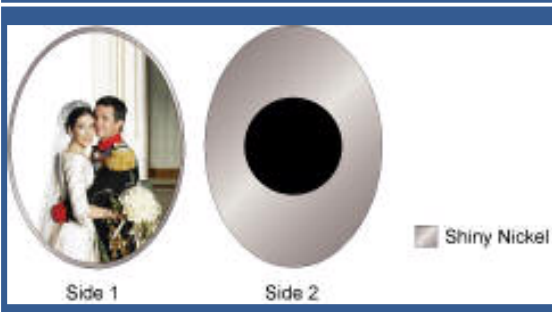

SO-143

SO-171

SO-172

SO-163

SO-173

SO-176