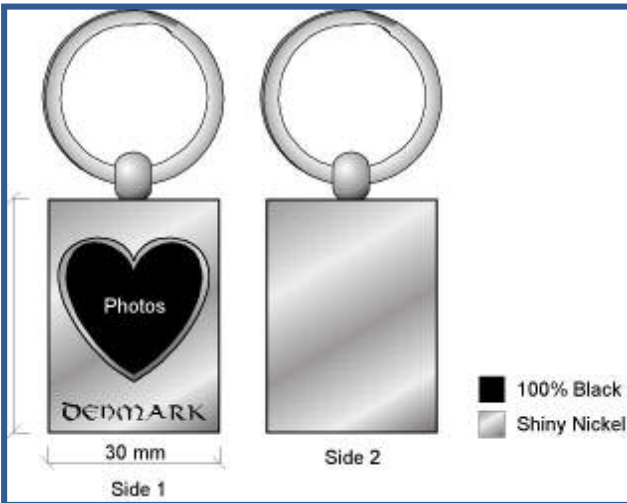

SO-45

Kr.11,85

Magnet
Size: 30 X 38 mm

Mat Bronze

SO-48

SO-46

Magnet
Size: 45 X 34 mm

Mat Nickel
Mat Bronze

SO-49 Mat Sølv

SO-47

SO-49 Guld