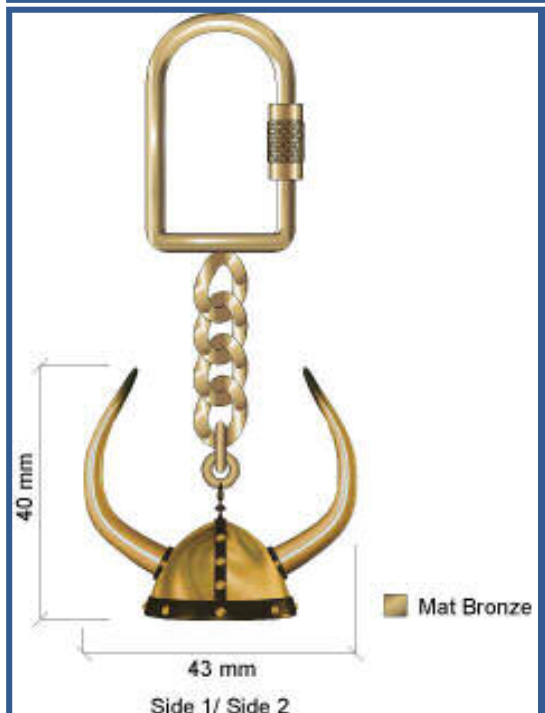

SO-25

SO-28

SO-27

SO-34