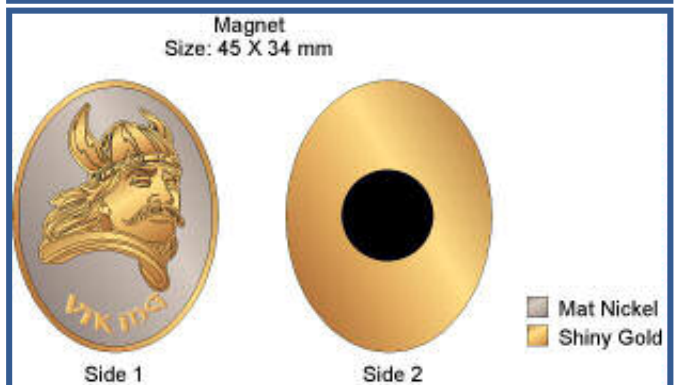

- PMS 185C
- PMS 187C
- 100% White
- 20% Black

SO-23

Magnet:
Size: 45 X 33 mm

Front

Back

SO-24

SO-25

SO-28

SO-27

SO-34

SO-36

SO-42

SO-43

SO-40

SO-44

SO-45

Kr.11,85

Magnet
Size: 30 X 38 mm

Side 1

Side 2

Mat Bronze

SO-48

SO-46

Magnet
Size: 45 X 34 mm